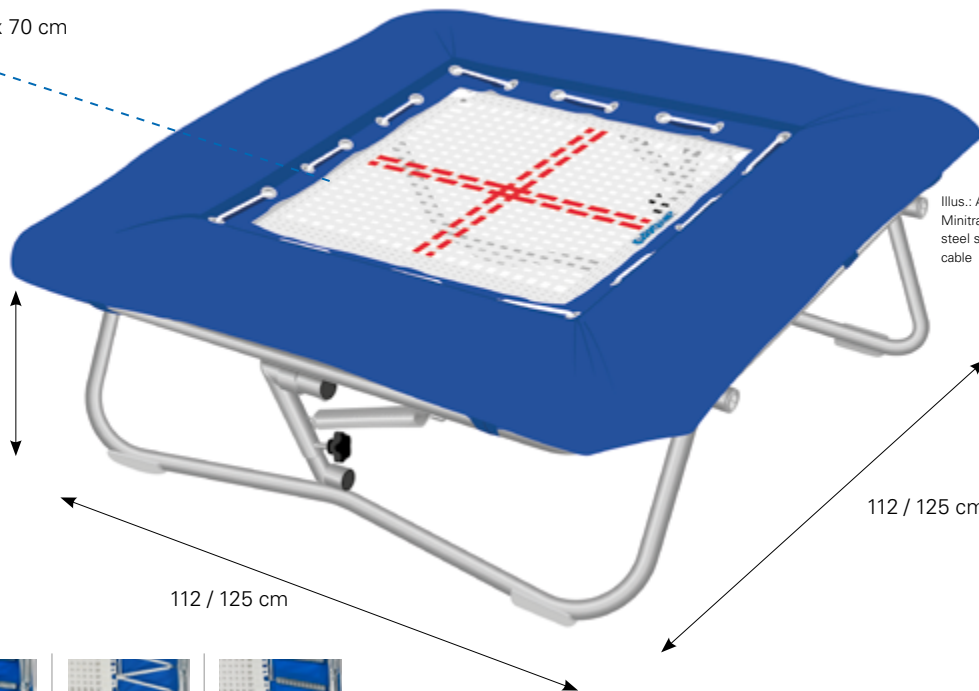

112: Jumping bed 60 x 60 cm /

125: Jumping bed 70 x 70 cm

112: 35,6 – 42,5 cm  
(adjustable heights) /  
125: 35,3 cm – 40,5 cm  
(adjustable heights)

Illus.: Art. 50500; 50510 -  
Minitramp 112, 13 mm,  
steel springs / rubber  
cable

Double perlon /  
Rubber cable

Double perlon /  
Steel springs

13 mm /  
Rubber cable

13 mm /  
Steel springs

All Eurotramp Minitramps models have  
a valid TÜV certificate with GS mark.

### Minitramp 112:

- Frame: Round tube 112 x 112 cm made of special steel; galvanized
- Legs: Round tube made of special steel, adjustable heights; galvanized
- Jumping bed made of double perlon / 13 mm wide weaved nylon bands
- 28 steel springs (length 185 mm, Ø 32 mm), galvanized / 4 rubber cables (length 230 cm, Ø 11,4 mm)
- Shock absorbing and stable frame pads
- Genuine hologram label
- Total weight: 23 - 29 kg (dependent on model type)

### Minitramp 125:

- Frame: Round tube 125 x 125 cm made of special steel; galvanized
- Legs: Round tube made of special steel, adjustable in height; galvanized
- Jumping bed (70 x 70 cm) made of double perlon / 13 mm wide weaved nylon bands
- 28 / 32 steel springs (length 185 mm, Ø 32 mm), galvanized / 4 rubber cables (length 260 cm, Ø 11,4 mm)
- Shock absorbing and stable frame pads
- Genuine hologram label
- Total weight: 25,5 - 32 kg (dependent on model type)